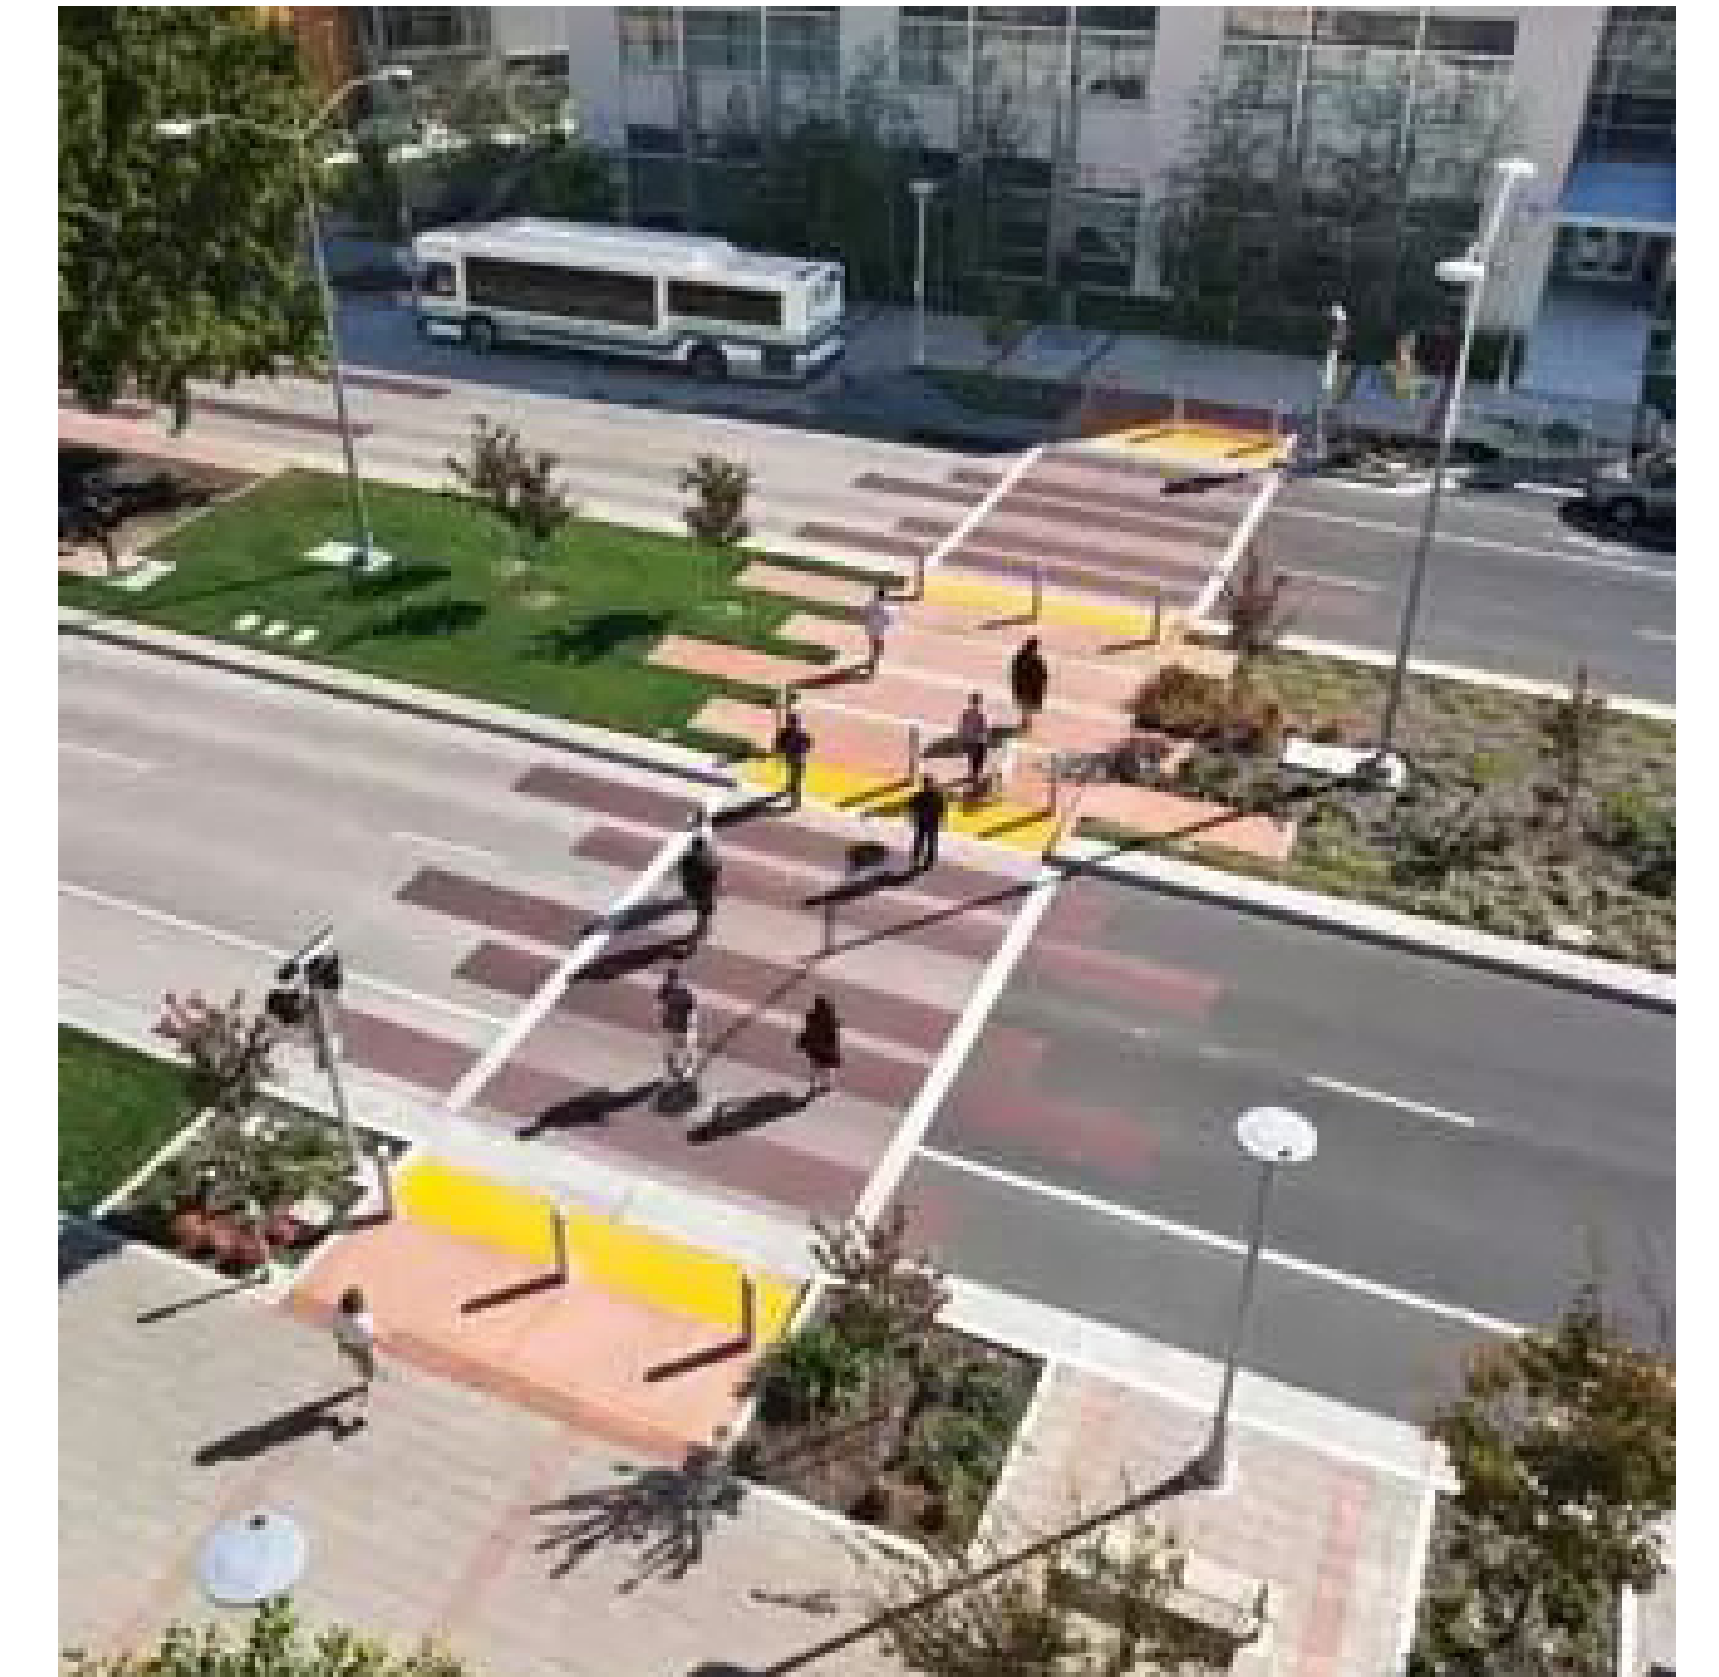

How do you use the Cherry Creek Trail? Tell us!

We want to create a better connection to the creek...
Hearing how YOU use it will help us do that!

Cherry Creek Greenway Plan (2017) was a plan developed by others that envisioned a better creek. Cherry Creek West has the potential to be one of the first sites to implement creekside improvements!

Here is a standard trail section from Denver Moves: Pedestrians and Trails. These are the kind of trail improvements Cherry Creek West is exploring south of our site!

Greenway Plans

Pedestrian Crossing at Cherry Creek North Drive

Promenade along Cherry Creek North Drive

Some more ideas for connecting our site to the creek...

Grab a dot sticker, a post-it, or a pen and let us know which images you like!
What do you like about them?