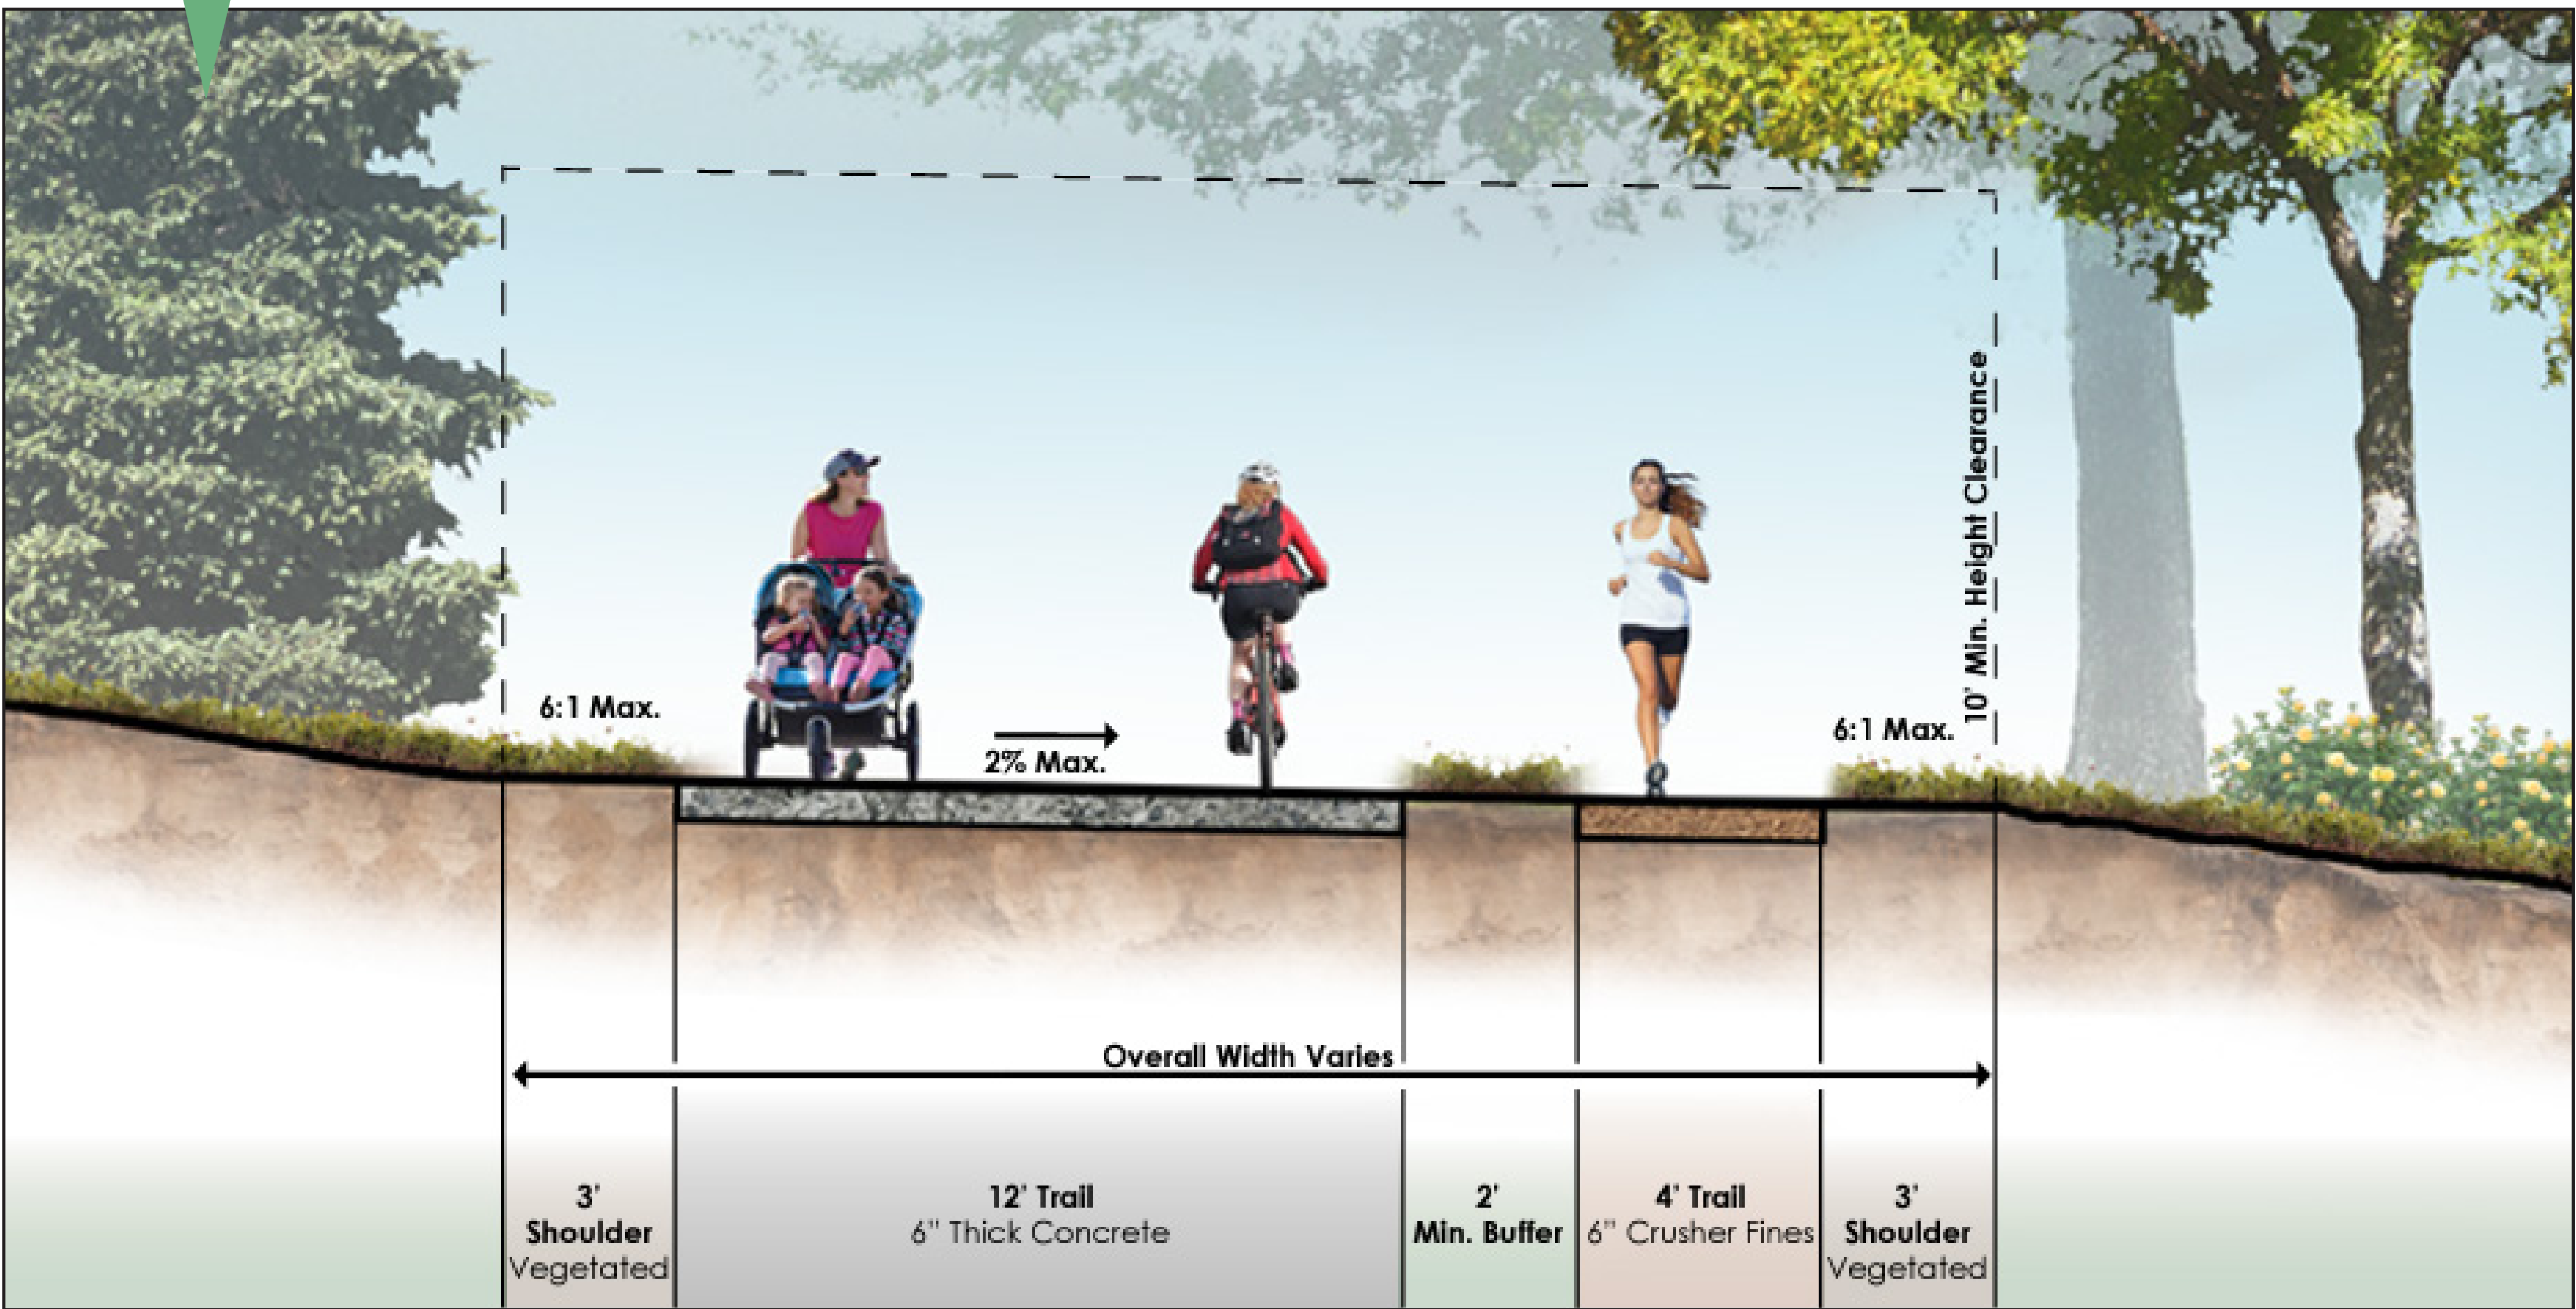

How do you use the Cherry Creek Trail? Tell us!

We want to create a better connection to the creek...
Hearing how YOU use it will help us do that!

Cherry Creek Greenway Plan (2017) was a plan developed by others that envisioned a better creek. Cherry Creek West has the potential to be one of the first sites to implement creekside improvements!

Here is a standard trail section from Denver Moves: Pedestrians and Trails. These are the kind of trail improvements Cherry Creek West is exploring south of our site!

Greenway Plans

Pedestrian Crossing at Cherry Creek North Drive

Promenade along Cherry Creek North Drive

Some more ideas for connecting our site to the creek...

Grab a dot sticker, a post-it, or a pen and let us know which images you like!
What do you like about them?